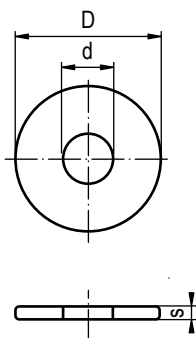

DIN 125 (DIN 34815)*

Arandela de Nylon

Material: Poliamida 6 / 6.6
Color: Blanco Natural

Referencia	para M	d	D	S
125ND-1,6	1,6	1,7	4,0	0,3
125ND-1,7	1,7	1,8	4,5	0,3
125N-2	2	2,2	5,0	0,3
125ND-2,3	2,3	2,5	6,0	0,5
125ND-2,5	2,5	2,7	6,5	0,5
125ND-2,6	2,6	2,8	7,0	0,5
125N-3	3	3,2	7,0	0,5
125ND-3,5	3,5	3,7	8,0	0,5
125N-4	4	4,3	9,0	0,8
125N-5	5	5,3	10,0	1,0
125N-6	6	6,4	12,0 / 12,5	1,6
125N-7	7	7,4	14,0	1,6
125N-8	8	8,4	16,0 / 17,0	1,6
125N-10	10	10,5	20,0 / 21,0	2,0
125N-12	12	13,0	24,0	2,5
125N-14	14	15,0	28,0	2,5
125N-16	16	17,0	30,0	3,0
125N-18	18	19,0	34,0	3,0
125N-20	20	21,0	37,0	3,0
125N-22	22	23,0	39,0	3,0
125N-24	24	25,0	44,0	4,0
125N-26	26	27,0	50,0	4,0
125N-27	27	28,0	50,0	4,0
125N-28	28	29,0	50,0	4,0
125N-30	30	31,0	56,0	4,0
125N-32	32	33,0	60,0	5,0
125N-33	33	34,0	60,0	5,0
125N-35	35	36,0	66,0	5,0
125N-36	36	37,0	66,0	5,0
125N-38	38	39,0	72,0	6,0
125N-39	39	40,0	72,0	6,0
125N-40	40	41,0	72,0	6,0