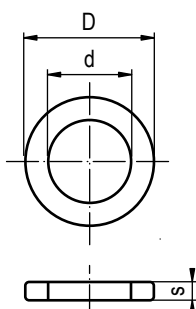

DIN 433*

Arandela de Nylon

¡BAJO PEDIDO!

* Similar a la Norma DIN 433